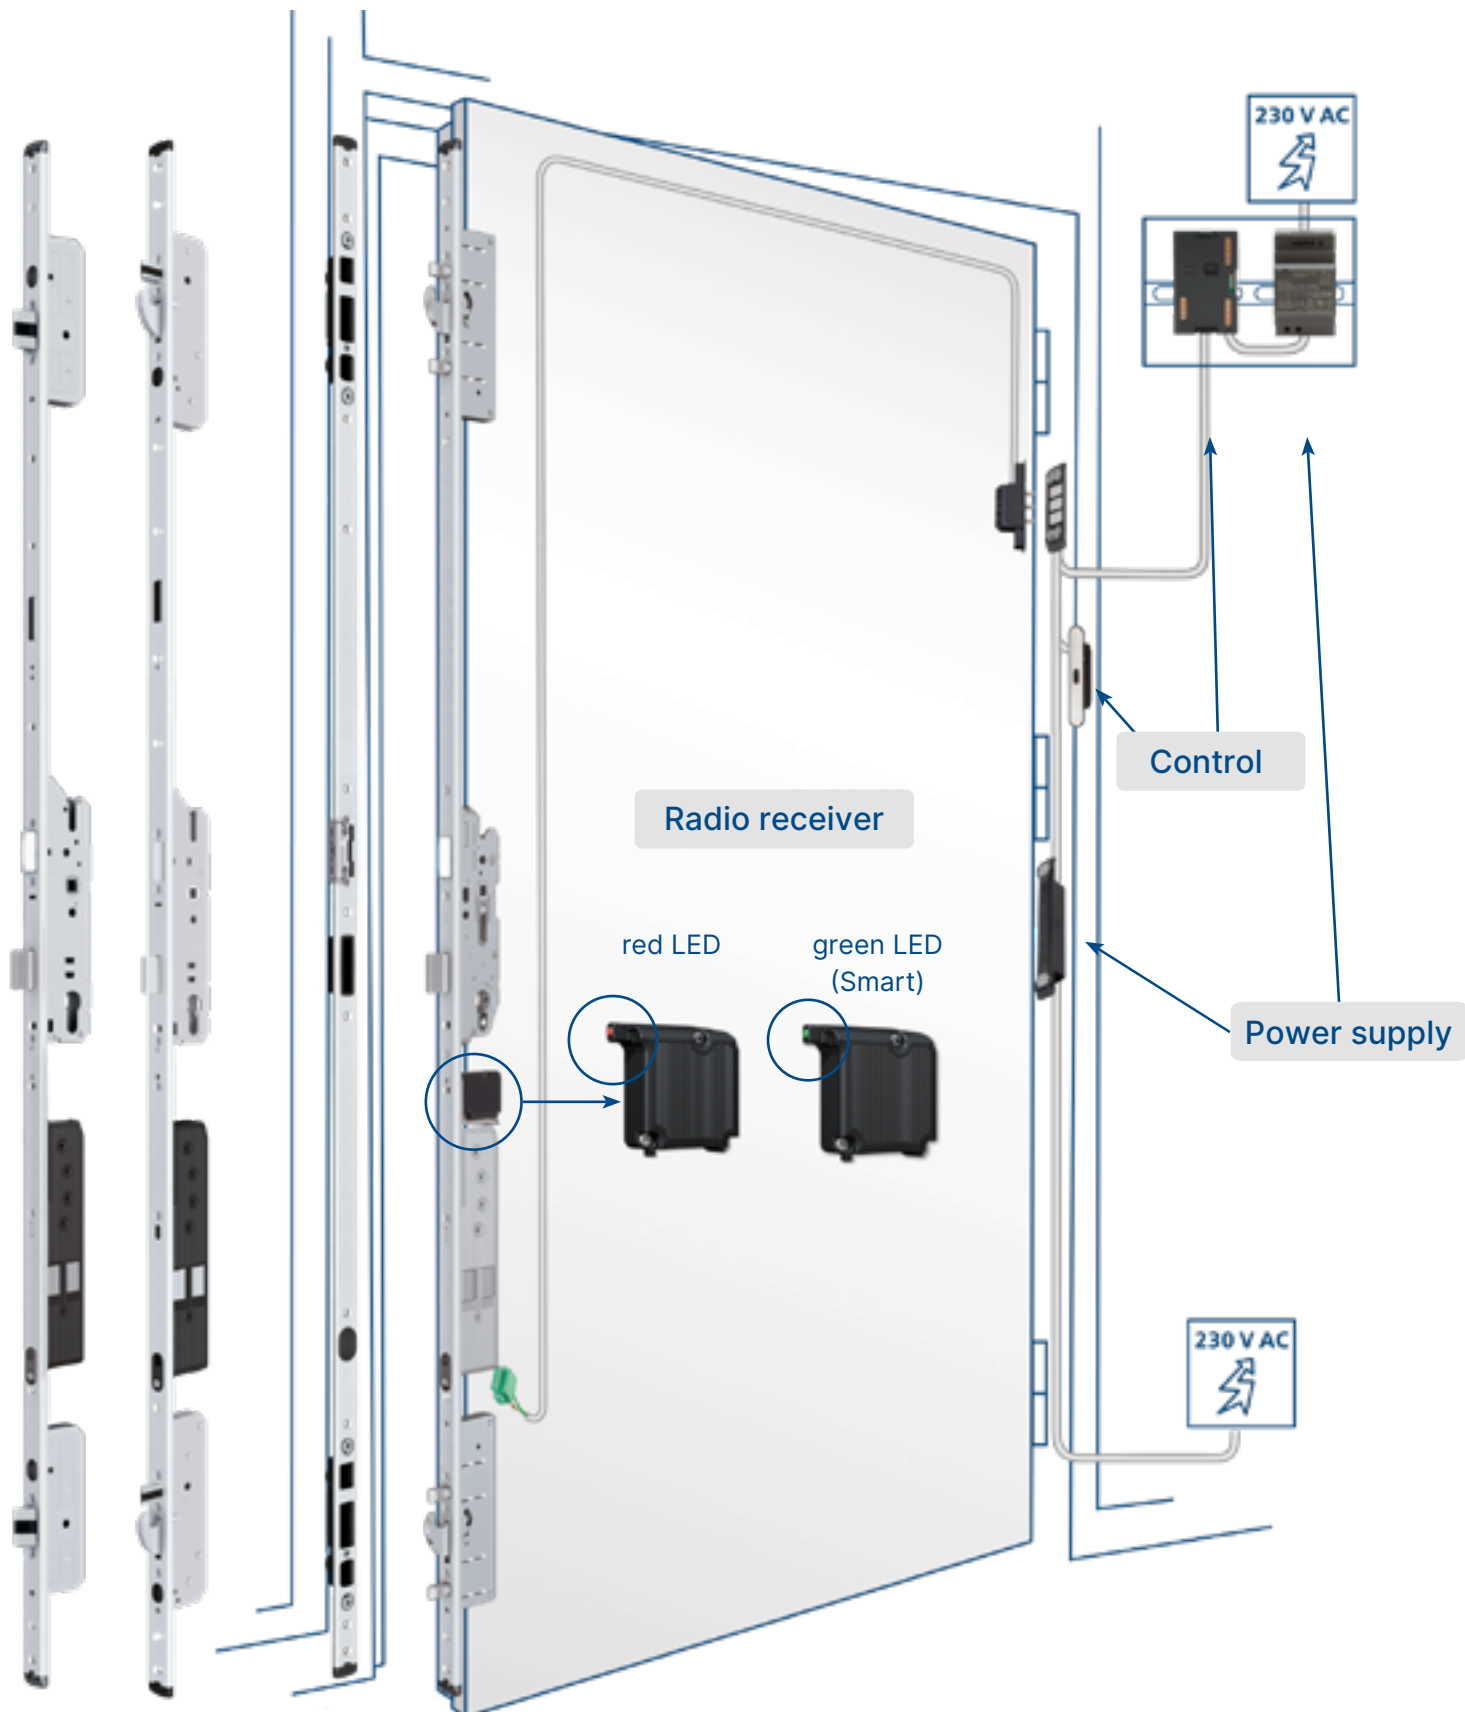

Components of your motor locking system

Please select the products you have installed:

(autotronic

(multitronic

Components of your motor locking systems

Please select your access control:

Access control by FUHR

Master radio key
(red buttons)

Access control of a different brand

Description:

.....

.....

.....

Radio key

Radio fingerscan

Radio transponder

Radio keypad

SmartTouch
door handle or sensor

SmartConnect easy

SmartConnect door